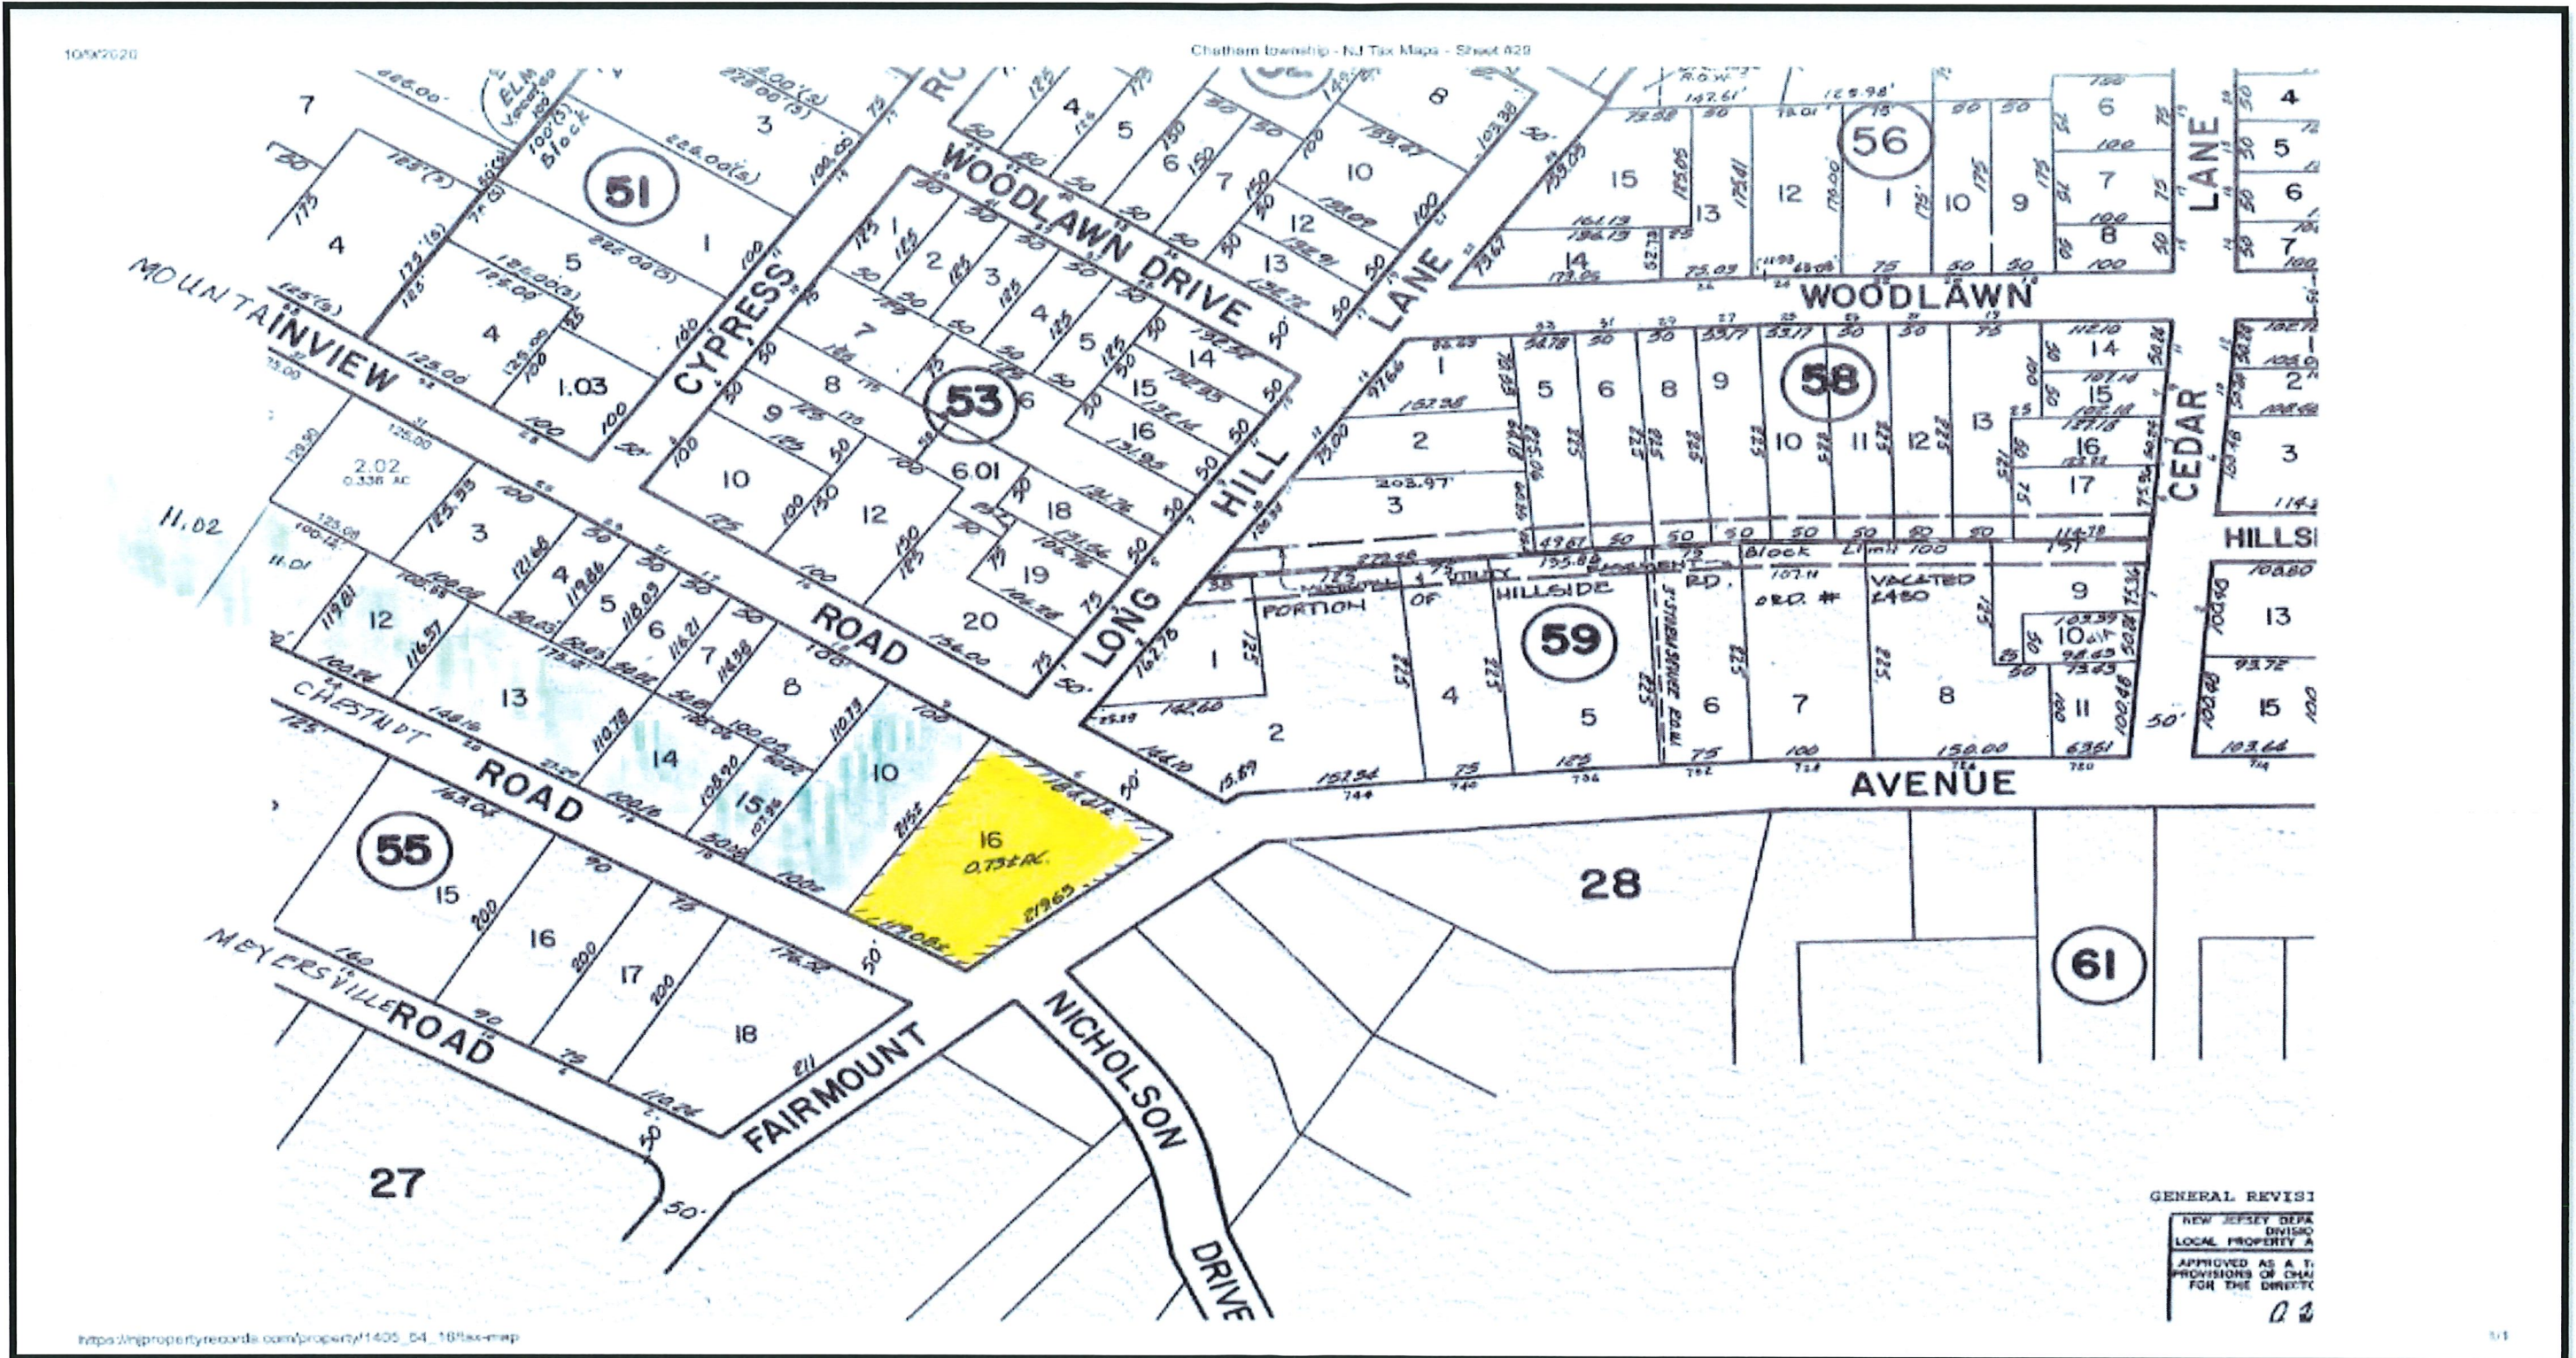

Photo of Chatham Township Zoning Map _ Source: Watershed-Protection-Overlay-Districts.pdf (chathamtownship-nj.gov)

5 Mountain View Road_Chatham

4/1/2024, 1:04:25 PM

Lines

Municipalities

Override 1

Override 2

Parcels Data (Block and Lot)

Esri, Community Maps Contributors, Somerset County, New Jersey, New Jersey Office of GIS, © OpenStreetMap, Microsoft, Esri, TomTom, Garmin.

New Jersey Department of Environmental Protection

Lot View of Subject Site_Source: [NJ-GeoWeb \(arcgis.com\)](https://www.nj-geoweb.com)

Planning Exhibits for Mariya Mayovska – 5 Mountain View Road Chatham, NJ

Old Tax Map View

Aerial View of Subject Site

Aerial Drone View of Subject Site

Aerial View of Subject Site

Aerial Drone View of R3 Neighborhood