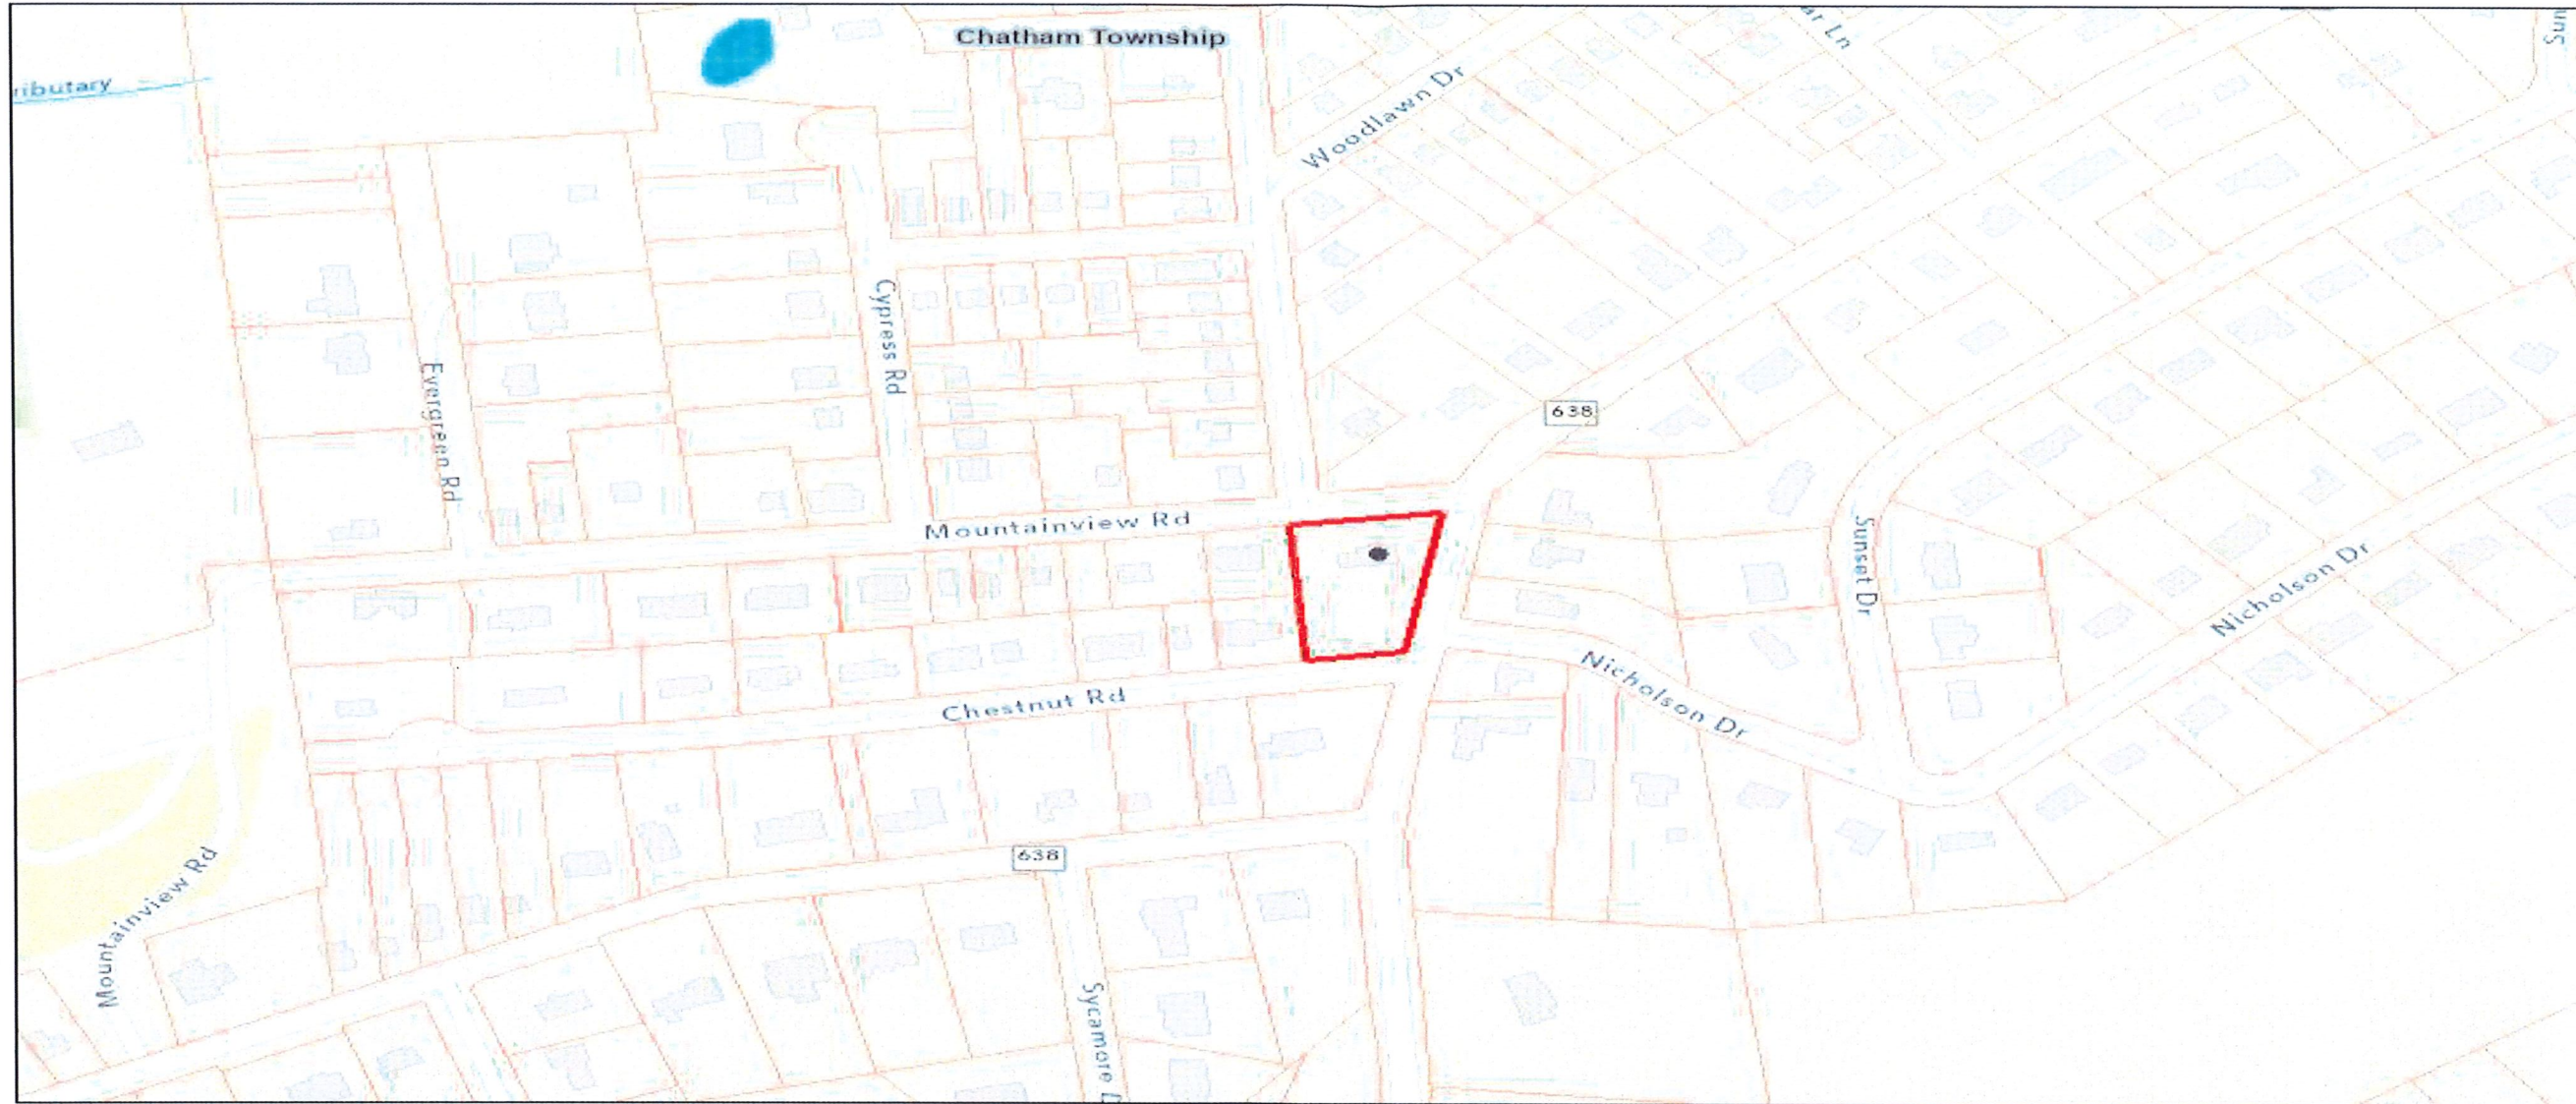

Photo of Chatham Township Zoning Map _ Source: Watershed-Protection-Overlay-Districts.pdf (chathamtownship-nj.gov)

5 Mountain View Road_Chatham

4/1/2024, 1:04:25 PM

Lines

Municipalities

Override 1

Override 2

Parcels Data (Block and Lot)

Esri, Community Maps Contributors, Somerset County, New Jersey, New Jersey Office of GIS, © OpenStreetMap, Microsoft, Esri, TomTom, Garmin.

New Jersey Department of Environmental Protection

Lot View of Subject Site_Source: [NJ-GeoWeb \(arcgis.com\)](https://www.nj-geoweb.com)

Planning Exhibits for Mariya Mayovska – 5 Mountain View Road Chatham, NJ

Old Tax Map View

Aerial View of Subject Site

Aerial Drone View of Subject Site

Aerial View of Subject Site

Aerial Drone View of R3 Neighborhood